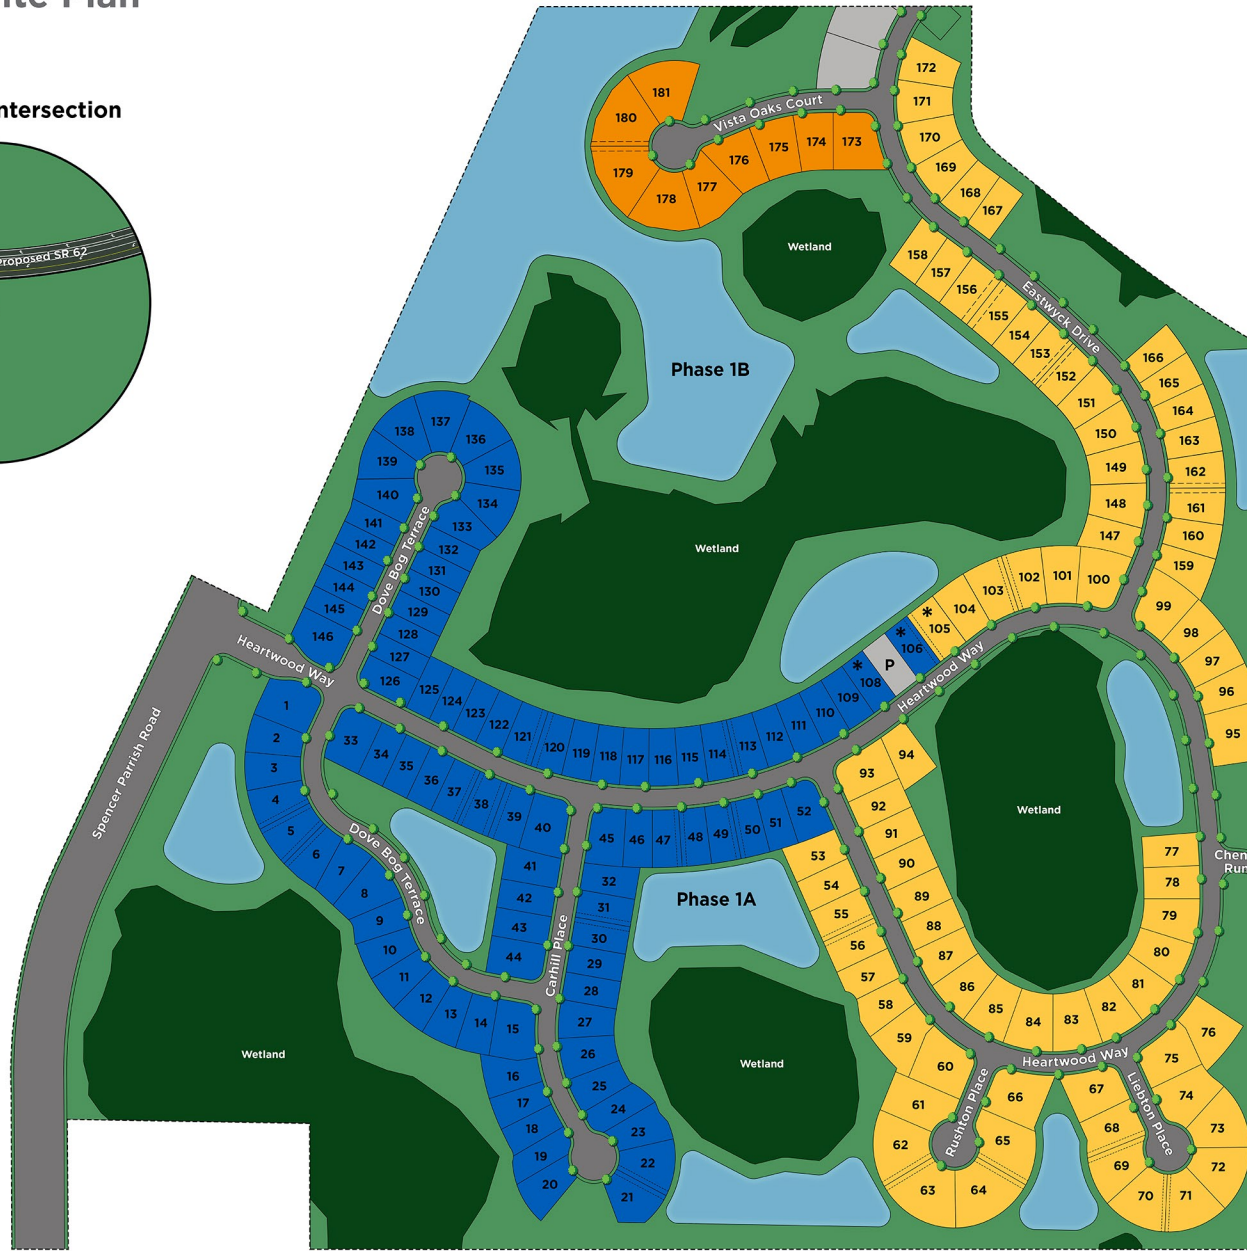

CROSSWIND RANCH

Site Map

Preliminary Site Plan

SR 62

Site Map Legend

- 50'-55' Wide Homesite
- 60'-65' Wide Homesite
- 70' Wide Homesite
- * Model Home
- P Model Parking

EQUAL HOUSING
OPPORTUNITY

CRC# 057247