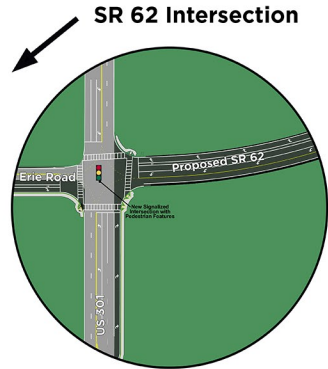

CROSSWIND RANCH

Site Map

Preliminary Site Plan

SR 62

Site Map Legend

- 50'-55' Wide Homesite
- 60'-65' Wide Homesite
- 70' Wide Homesite
- * Model Home
- P Model Parking

EQUAL HOUSING
OPPORTUNITY

CRC# 057247